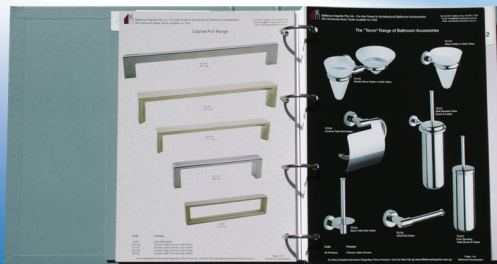

Kitchen Cabinet Pulls & Bathroom Accessories